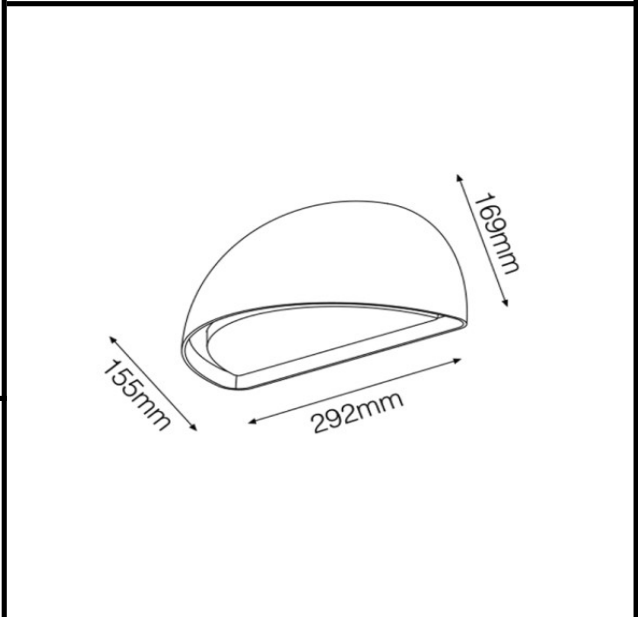

Sovitron Interior Pvt.Ltd.

Model Name	SILAS-E2901 Wall Light/ DL-OUC-E2901-18
Description	Wall light

Technical description	Image
-----------------------	-------

Dimension	L=292mm W=155mm H=169mm
Frame	Aluminium Die-cast
Color Tempertaure	5700K
Power	18W
Total Luminous Flux	810 lm
Efficacy	45 lm/W
IP rating	65
Beam angle	110°
Color Rendering	≥80
Mounting	Surface
Optics	Clear polycarbonate diffuser
Dimming	NON-Dimmable
Operating Voltage	220-240 VAC
Standard Lifetime	L70 minimum at 50,000 burning hours

Dimension diagram

Remarks:-

Address: Plot #7 Saroorpur-Nangla Industrial Area,Ballabgarh-Sohna Road,Faridabad-121005
Email: info@sovitron.com